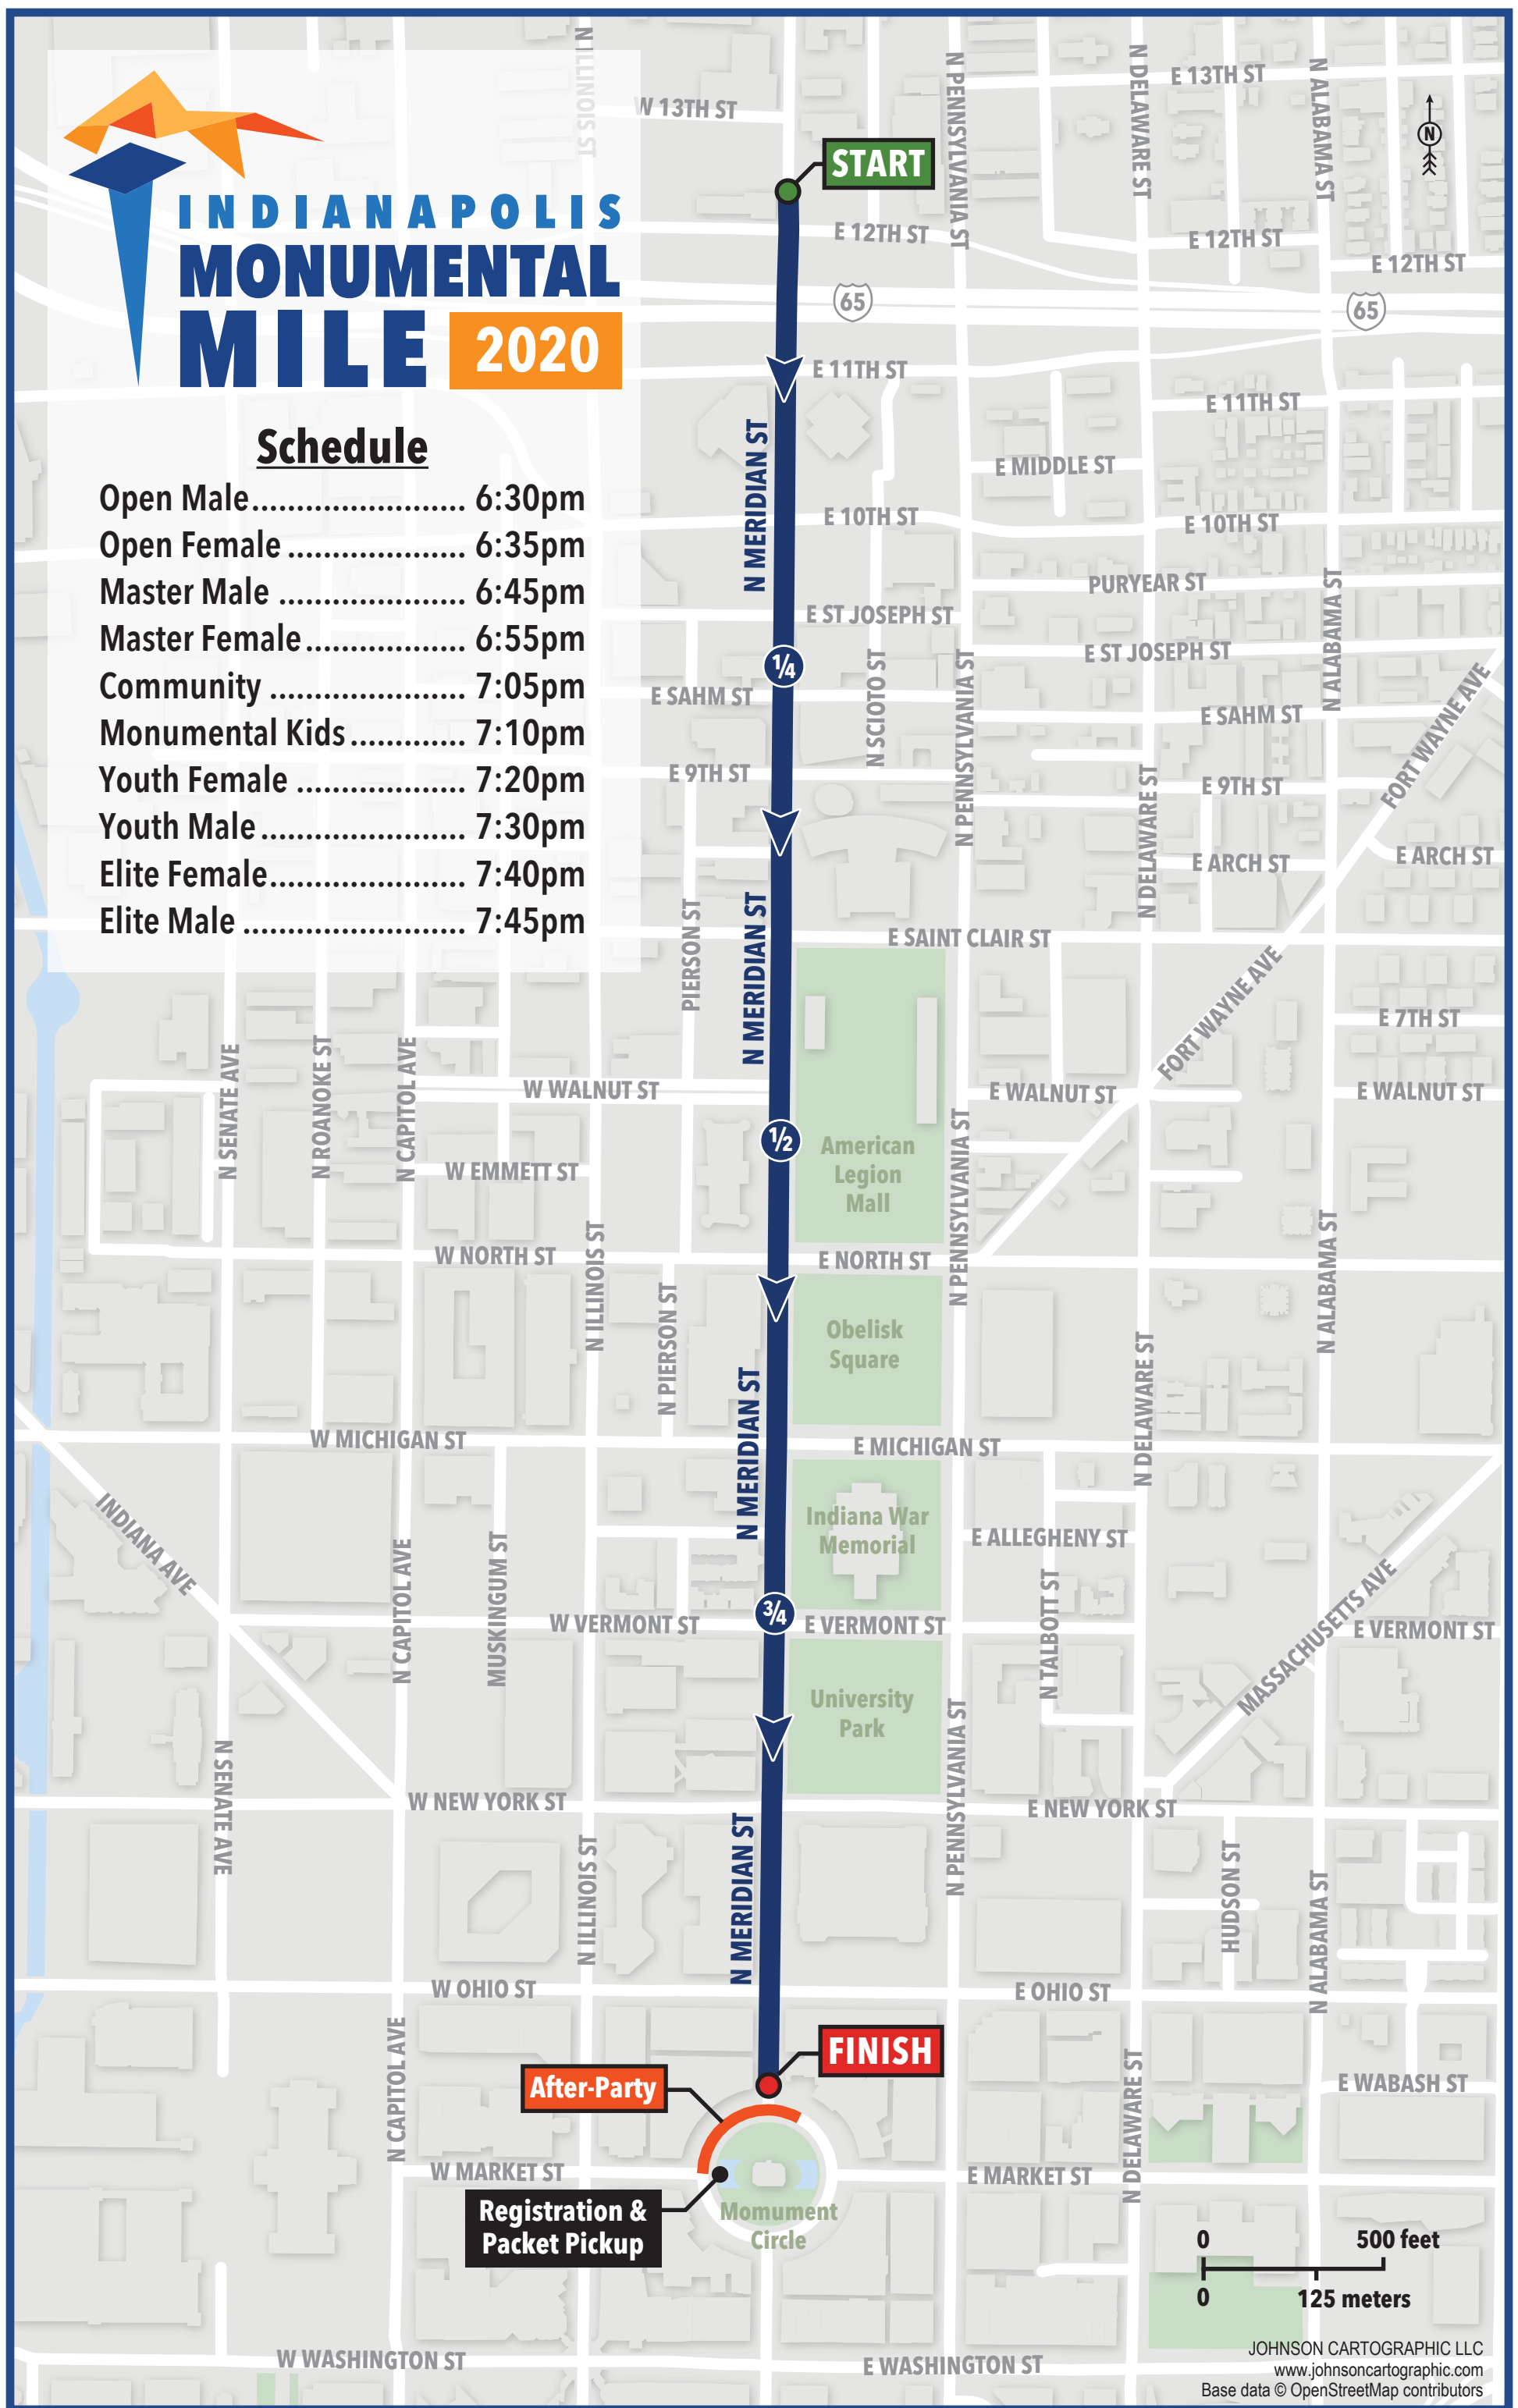

INDIANAPOLIS MONUMENTAL MILE 2020

Schedule

Open Male.....	6:30pm
Open Female	6:35pm
Master Male	6:45pm
Master Female	6:55pm
Community	7:05pm
Monumental Kids	7:10pm
Youth Female	7:20pm
Youth Male	7:30pm
Elite Female.....	7:40pm
Elite Male	7:45pm

START

1/4

1/2

3/4

FINISH

After-Party

Registration & Packet Pickup

Monument Circle